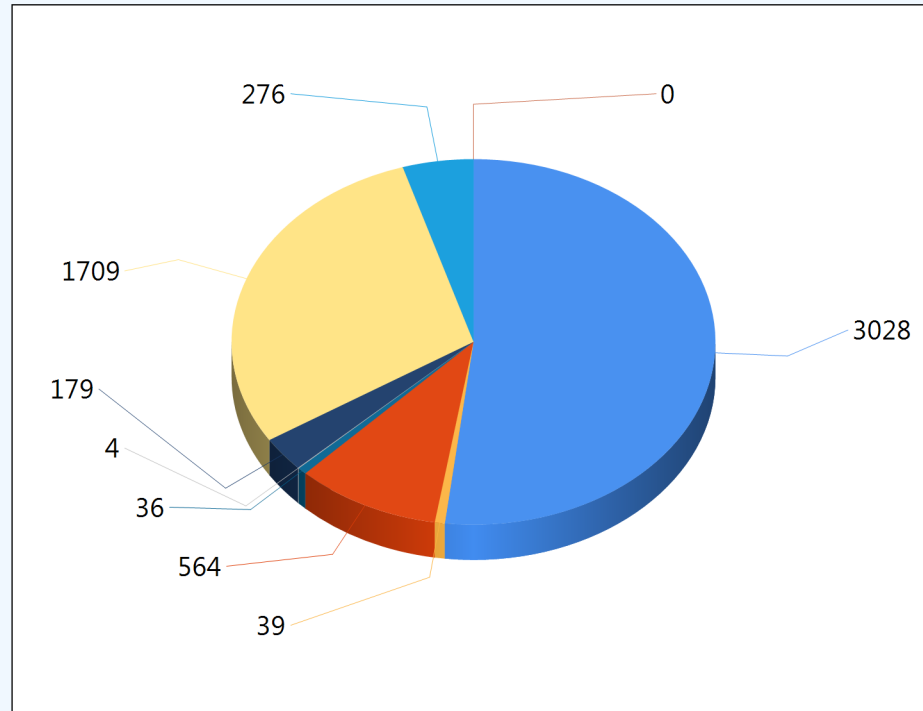

CTS Caseload as of 14.09.2015

Group Legend

- Elderly
- Working Age-Non-Passported-Disabled Child Premium
- Working Age-Non-Passported-Other
- Working Age-Non-Passported-Severe Disability
- Working Age-Non-Passported-War Pensioners
- Working Age-Passported-Disabled Child Premium
- Working Age-Passported-Other
- Working Age-Passported-Severe Disability
- Working Age-Passported-War Pensioners